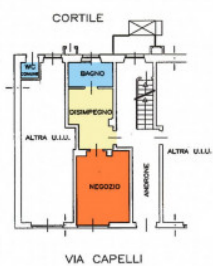

PIANO TERRENO (1° F.T.)
h = 4,00 m

Violante Realty

Via Roma, 124 - Pino Torinese (TO) - Phone number 011842821 Fax 011.842107
info@violanterealty.it - <https://www.violanterealty.it>
V.A.T. 05250780011